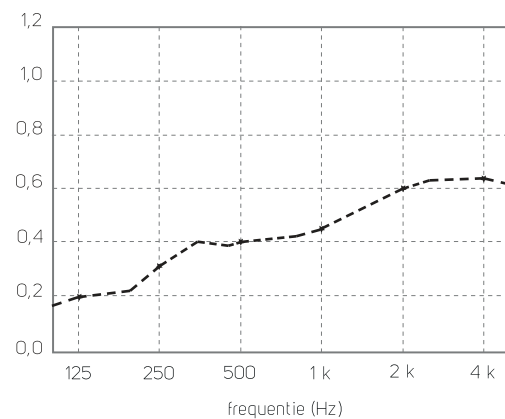

Acoustic properties:

Aw (ISO 11654) = 0,45 (H)
SAA (ASTM-C423) = 0,45

Note: PET Felt is made from recycled material. Color differences may occur between production batches. The material has a clear fiber direction that differs per side of the material. The extent to which this is visible varies per color.